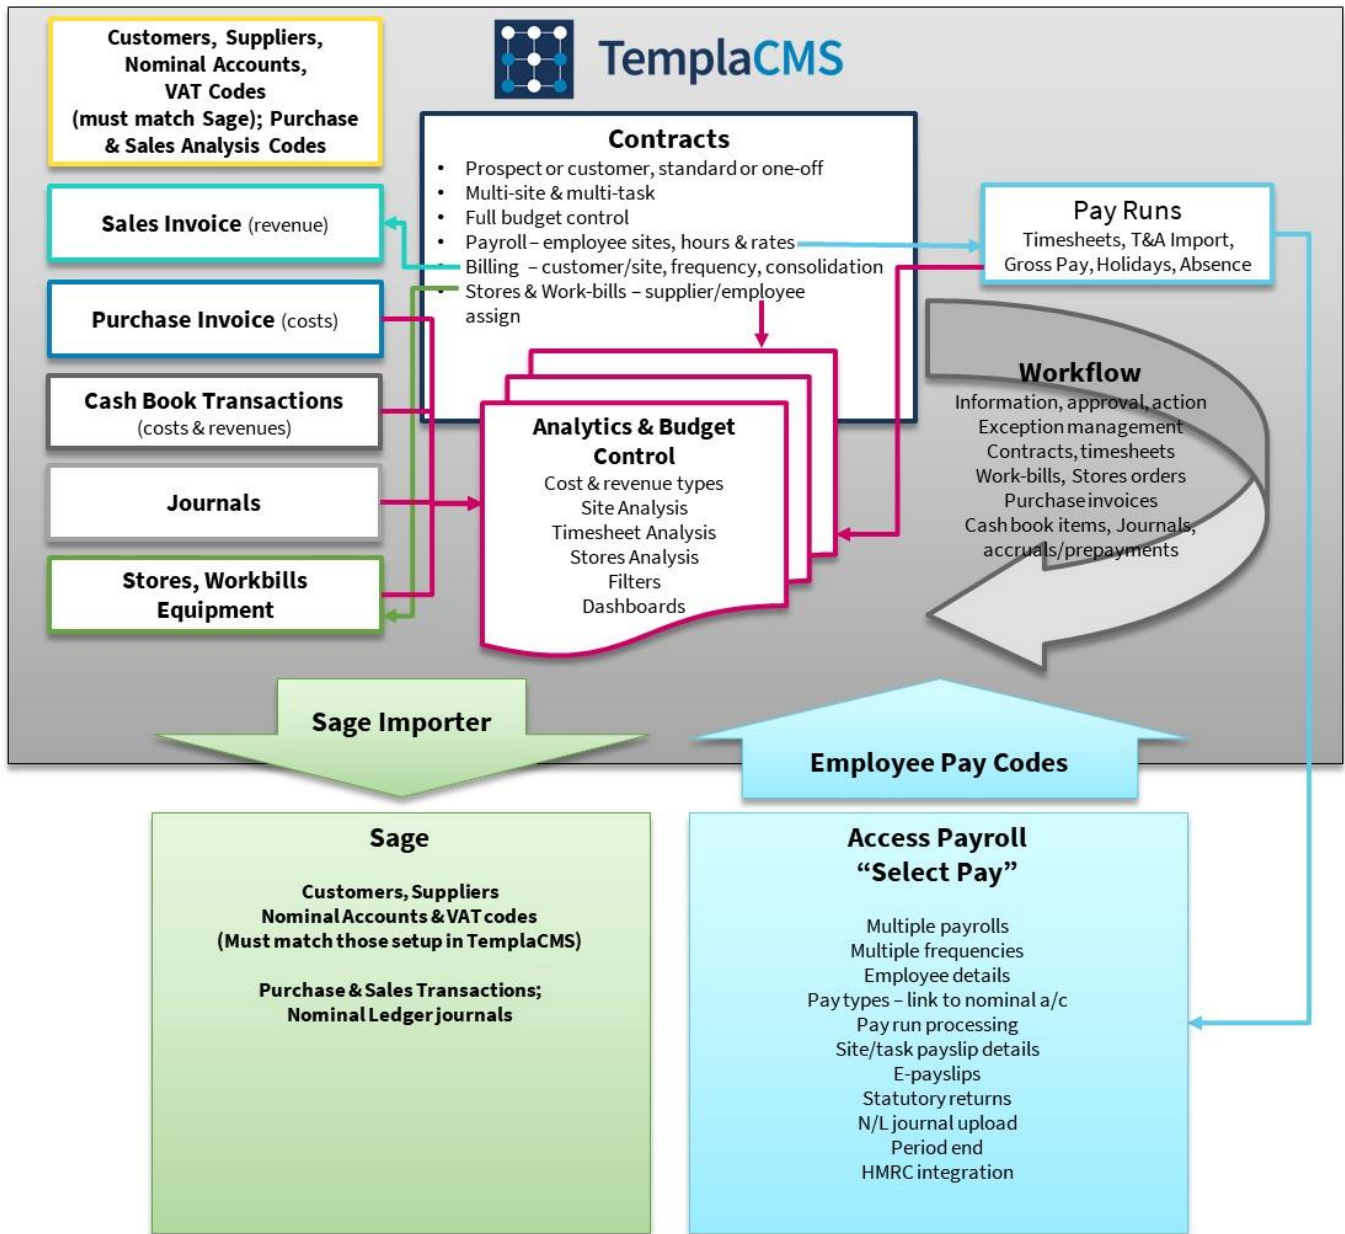

Integration Schematic

SAGE ACCOUNTS & SELECTPAY PAYROLL

Customer Name

Document summary goes into this space

COMMERCIAL STATEMENT

This document is subject to any terms as per teamssoftware.com/legal.

TEAM Software develops market-leading solutions for companies with distributed workforces. TEAM has a focus on the cleaning and security industries helping the companies who serve these sectors manage and optimise their business; from front line service delivery to back office financial management. TEAM's technology is designed to help improve productivity, employee engagement and profitability, and at the same time help control cost, risk and compliance. For more information, visit teamsoftware.com.